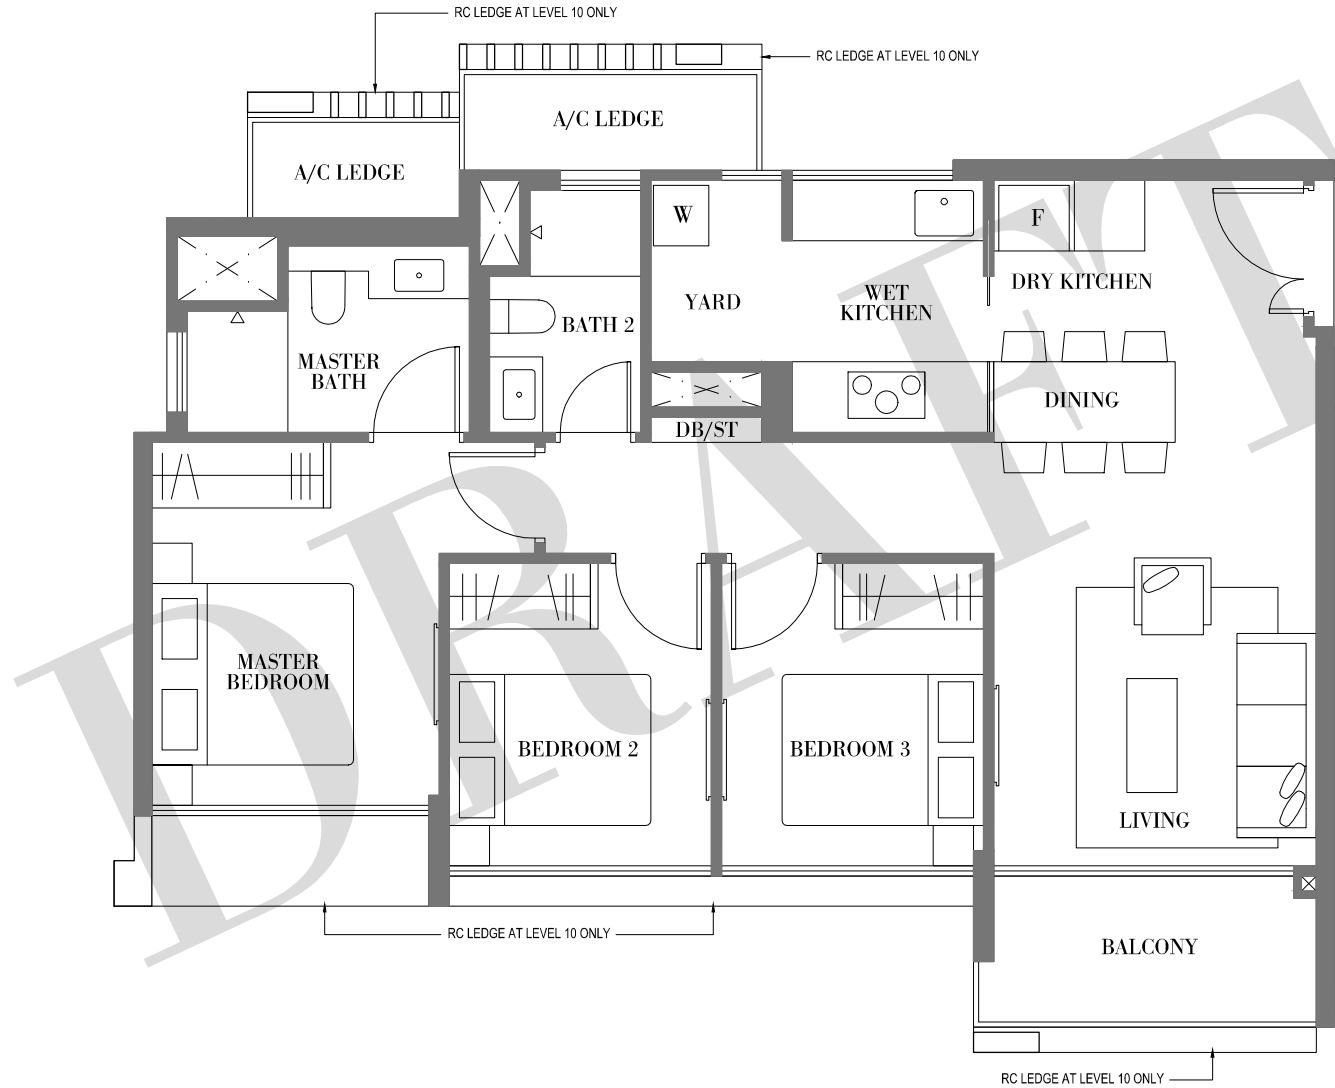

TYPE A1 1 - BEDROOM

46 sq.m. (495 sq.ft.)

TYPE B1 2 - BEDROOM

61 sq.m. (656 sq.ft.)

TYPE C1
3 - BEDROOM

86 sq.m. (926 sq.ft.)

TYPE D1
3 - BEDROOM PREMIUM

96 sq.m. (1033 sq.ft.)