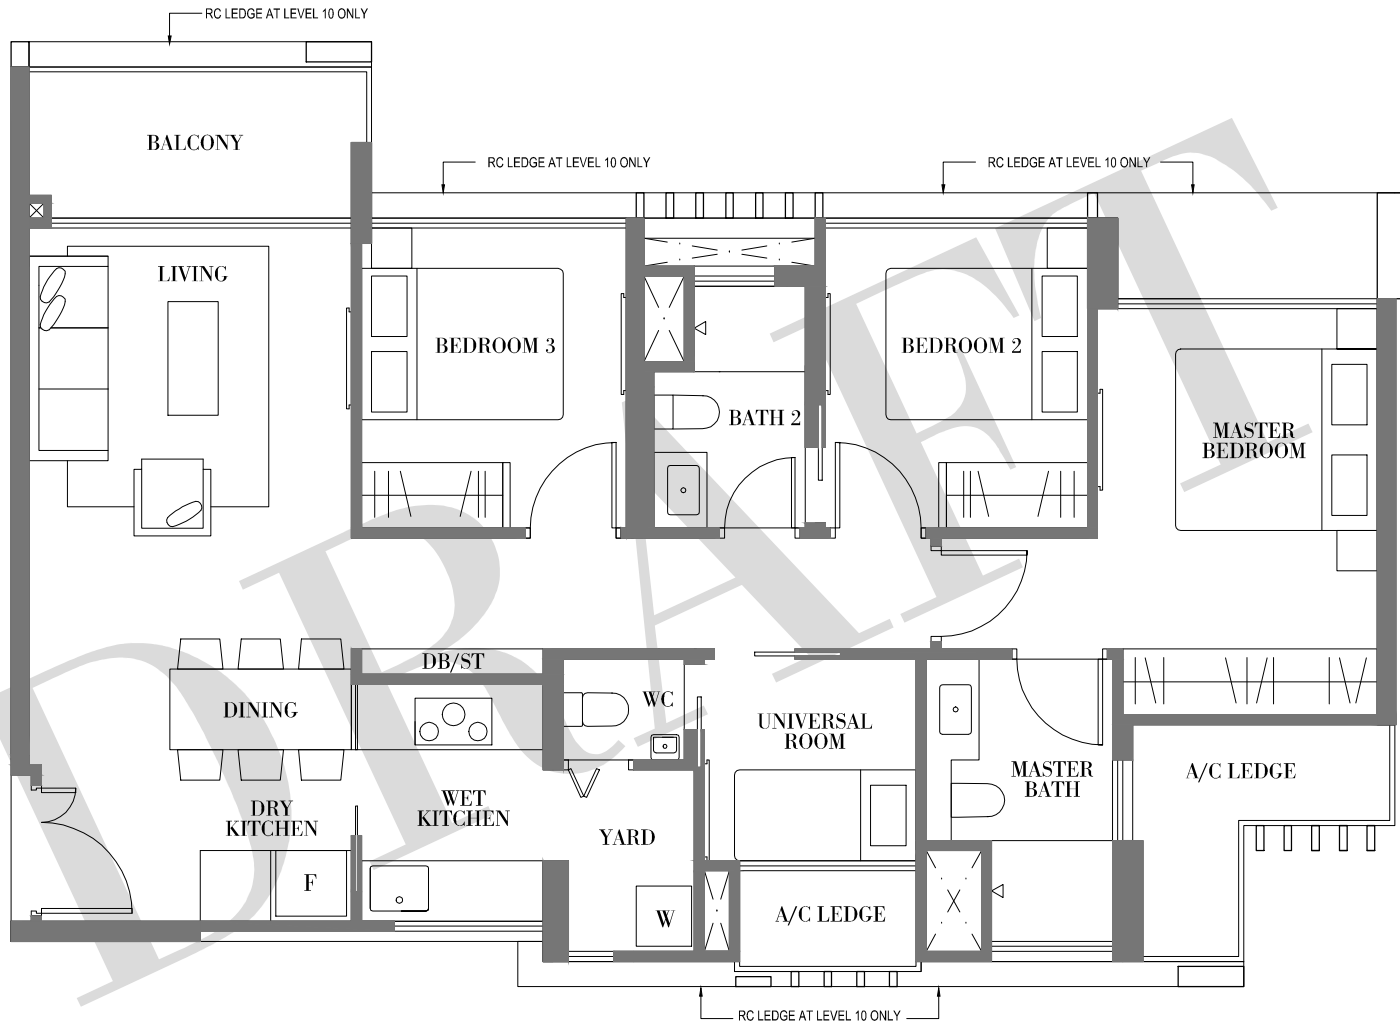

TYPE A1 1 - BEDROOM

46 sq.m. (495 sq.ft.)

TYPE B1 2 - BEDROOM

61 sq.m. (656 sq.ft.)

TYPE C1
3 - BEDROOM

86 sq.m. (926 sq.ft.)

TYPE D1
3 - BEDROOM PREMIUM

96 sq.m. (1033 sq.ft.)